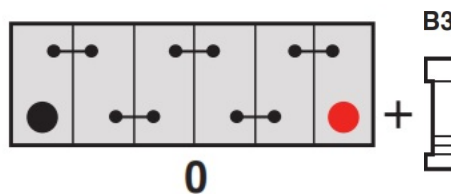

Technology

Flame Arrestor	✓
Technology	Ca/Ca
Separator	PE
VDA Roll Over Test	✓
Recommended Charge Rate	7A

Terminal Type

T1

Standard DIN Post

Cell Assembly Layout

Battery Hold-down