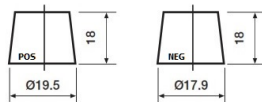

Yuasa Technical Data Sheet

Yuasa YBX7053 - YBX7000 EFB Start Stop Plus Batteries

Performance

Voltage	12V
Capacity (20-hour)	45Ah
Cold Cranking Amps (EN1)	450A

Dimensions

Length	238mm
Width	128mm
Height	227mm

Weights & Measures

Mean Weight with Acid	13kg
Acid Volume	3 litres

Container Features

Case Type	B24 JIS EFB (N55)
Hold Down	N
Lid Type	Flat Lid

Technology

Flame Arrestor Technology	✓
Separator	Ca/Ca
Recommended Charge Rate	PE
Performance Marking	3A
	W3-C2-V3-M1

Terminal Type

T1/T3

Standard DIN Post

Remove T1 adapter for T3

Cell Assembly Layout

Battery Hold-down