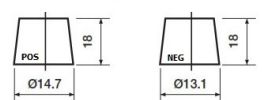

Yuasa Technical Data Sheet

Yuasa YBX7053 - YBX7000 EFB Start Stop Plus Batteries

Performance

Voltage	12V
Capacity (20-hour)	45Ah
Cold Cranking Amps (EN1)	450A

Dimensions

Length	238mm
Width	128mm
Height	227mm

Weights & Measures

Mean Weight with Acid	13kg
Acid Volume	3 litres

Container Features

Case Type	B24 JIS EFB (N55)
Hold Down	N
Lid Type	Flat Lid

Technology

Flame Arrestor Technology	✓
Separator	Ca/Ca
Recommended Charge Rate	PE
Performance Marking	3A
	W3-C2-V3-M1

Terminal Type

T1/T3

Standard DIN Post

Remove T1 adapter for T3

Cell Assembly Layout

Battery Hold-down