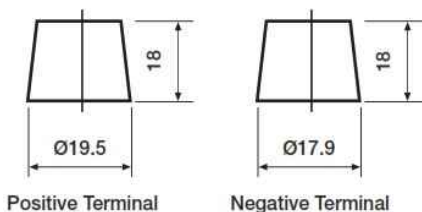

Terminal Type

T1

Standard DIN Post