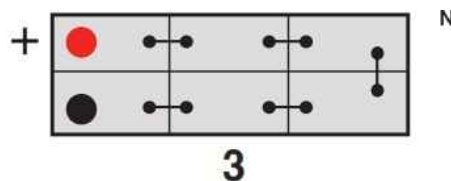

Cell Assembly Layout