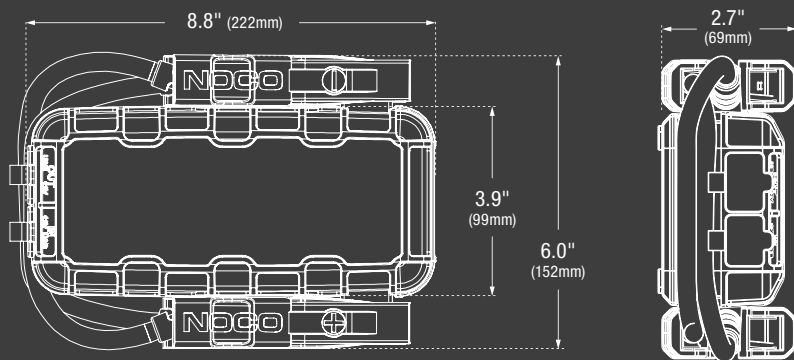

WHAT'S IN THE BOX