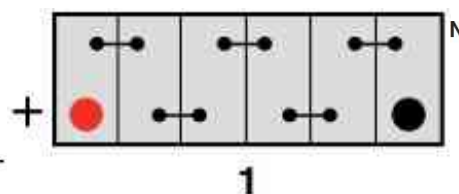

Weights & Measures

Mean Weight with Acid	4.6kg
-----------------------	-------

Container Features

Case Type	MC AGM
Cell Layout	1
Hold Down	N
End Venting	✓
Lid Type	VRLA

Technology

Technology	Ca/Ca VRLA
Separator	AGM
Recommended Charge Rate	1.4A

Terminal Type

Cell Assembly Layout

Battery Hold-down