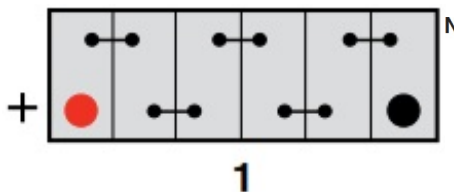

Weights & Measures

Mean Weight with Acid	26kg
-----------------------	------

Container Features

Case Type	GR31 BCI
Cell Layout	1
Hold Down	N
State of Charge Indicator	✓
Handles	✓
End Venting	✓
Semi-Traction Features	✓
Lid Type	SMF Double Lid

Technology

Flame Arrestor	✓
Technology	Ca/Ca
Separator	PE
Recommended Charge Rate	7A

Terminal Type

Cell Assembly Layout

Battery Hold-down