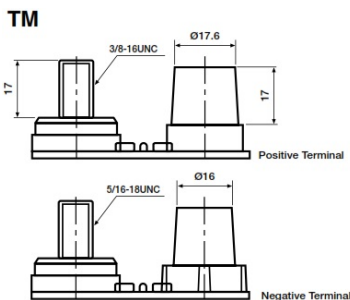

Yuasa Technical Data Sheet

Yuasa L31-EFB - Leisure Batteries

Performance

Voltage	12V
Capacity (20-hour)	100Ah
Cold Cranking Amps (EN1)	750A
Marine Cranking Amps (MCA)	900A
Watt Hour	1200Wh

Dimensions

Length	330mm
Width	173mm
Height	240mm

Weights & Measures

Mean Weight with Acid	26kg
-----------------------	------

Container Features

Case Type	GR31 BCI
Cell Layout	1
Hold Down	N
State of Charge Indicator	✓
Handles	✓
End Venting	✓
Semi-Traction Features	✓
Lid Type	SMF Double Lid

Technology

Flame Arrestor	✓
Technology	Ca/Ca
Separator	PE
Recommended Charge Rate	7A

Terminal Type

Cell Assembly Layout

Battery Hold-down