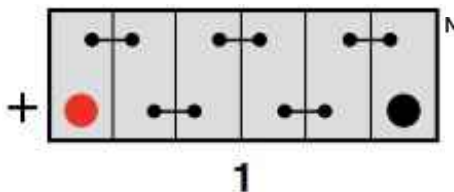

Technology

Flame Arrestor	✓
Technology	Ca/Ca
Separator	PE
Recommended Charge Rate	6A

Terminal Type

T1

Standard DIN Post

Cell Assembly Layout

Battery Hold-down