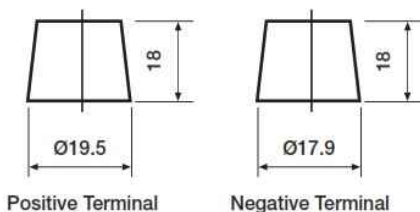

Yuasa Technical Data Sheet

Yuasa L35-115 - Leisure Batteries

Performance

Voltage	12V
Capacity (20-hour)	115Ah
Cold Cranking Amps (EN1)	750A

Dimensions

Length	350mm
Width	174mm
Height	224mm

Weights & Measures

Mean Weight with Acid	25.4kg
Acid Volume	4.9 litres

Container Features

Case Type	Euro Compact Low Kamina
Cell Layout	1
Hold Down	N
State of Charge Indicator	✓
Handles	✓
End Venting	✓
Lid Type	Central Venting

Technology

Flame Arrestor	✓
Technology	Ca/Ca
Separator	PE
Recommended Charge Rate	6A

Terminal Type

T1

Standard DIN Post

Cell Assembly Layout

Battery Hold-down