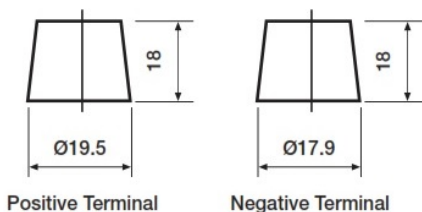

Weights & Measures

Mean Weight with Acid	25.6kg
-----------------------	--------

Container Features

Case Type	L5 DIN AGM
Hold Down	B3
Handles	✓
End Venting	✓
Semi-Traction Features	✓
Lid Type	VRLA

Technology

Flame Arrestor	✓
Technology	Ca/Ca VRLA
Separator	AGM
VDA Roll Over Test	✓
Recommended Charge Rate	7A

Terminal Type

T1

Standard DIN Post

Cell Assembly Layout

Battery Hold-down