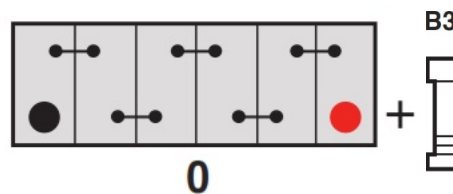

Flame Arrestor	✓
Technology	Ca/Ca VRLA
Separator	AGM
VDA Roll Over Test	✓
Recommended Charge Rate	7A

Terminal Type

T1

Standard DIN Post

Cell Assembly Layout

Battery Hold-down