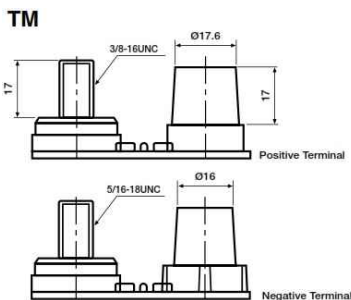

Yuasa Technical Data Sheet

Yuasa M31-100S - Marine Batteries

Performance

Voltage	12V
Capacity (20-hour)	100Ah
Cold Cranking Amps (EN1)	750A

Dimensions

Length	330mm
Width	173mm
Height	240mm

Weights & Measures

Mean Weight with Acid	23.5kg
-----------------------	--------

Container Features

Case Type	GR31 BCI
Cell Layout	1
Hold Down	N
State of Charge Indicator	✓
Handles	✓
End Venting	✓
Semi-Traction Features	✓
Lid Type	SMF Double Lid

Technology

Flame Arrestor	✓
Technology	Ca/Ca
Separator	PE
Recommended Charge Rate	5A

Terminal Type

Cell Assembly Layout

Battery Hold-down