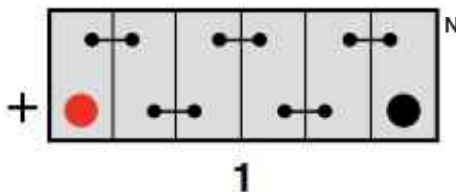

Mean Weight with Acid	23.5kg
-----------------------	--------

Container Features

Case Type	GR31 BCI
Cell Layout	1
Hold Down	N
State of Charge Indicator	✓
Handles	✓
End Venting	✓
Semi-Traction Features	✓
Lid Type	SMF Double Lid

Technology

Flame Arrestor	✓
Technology	Ca/Ca
Separator	PE
Recommended Charge Rate	5A

Terminal Type

Cell Assembly Layout

Battery Hold-down