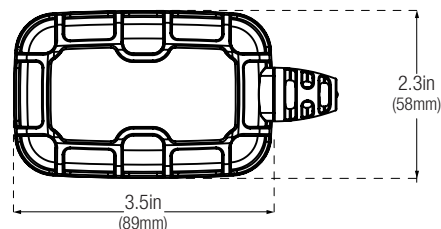

Retail Packaging:

Dimensions: 3.43" x 4.02" x 6.73"
Weight: 0.95lbs
UPC: 0-46221-19002-1

Inner Carton:

Dimensions: 6.97" x 3.70" x 4.25"
Weight: 1.08lbs

Master Carton:

Dimensions: 14.65" x 11.81" x 4.96"
Weight: 7.22lbs
Quantity: 6
UCC: 10046221190028

Units Per Pallet:

NA - 480 Units
International - 378 Units

NOCO

30339 Diamond Parkway, #102
Glenwillow, OH 44139 | USA
1.800.456.6626

no.co

NOCO®