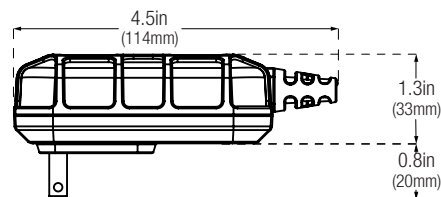

Retail Packaging:

Dimensions: 3.43" x 4.02" x 6.73"
Weight: 0.95lbs
UPC: 0-46221-19002-1

Inner Carton:

Dimensions: 6.97" x 3.70" x 4.25"
Weight: 1.08lbs

Master Carton:

Dimensions: 14.65" x 11.81" x 4.96"
Weight: 7.22lbs
Quantity: 6
UCC: 10046221190028

Units Per Pallet:

NA - 480 Units
International - 378 Units

NOCO

30339 Diamond Parkway, #102
Glenwillow, OH 44139 | USA
1.800.456.6626

no.co

NOCO®