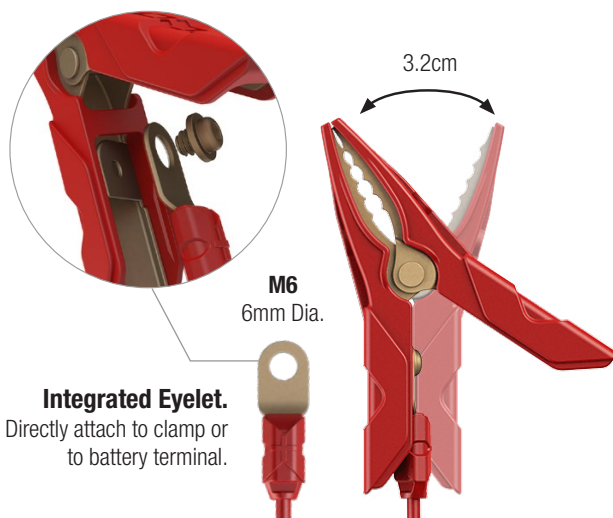

# WHAT'S IN THE BOX.

**NOCO** Patented Technology

Patented: visit [no.co/patents](http://no.co/patents)

Charger + Interchangeable Connector

107" (217cm)

21" (55cm)

Battery Clamps + Integrated Eyelets

User Guide

## Maximum Versatility.

Genius clamps are built with needle-nose profiles for smaller terminal applications and detachable integrated eyelets for permanently mounting the accessory to the battery.

M6  
6mm Dia.

**Integrated Eyelet.**  
Directly attach to clamp or to battery terminal.