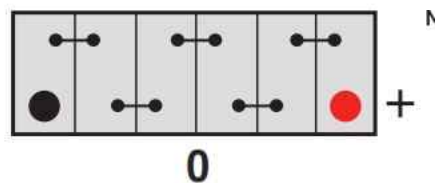

Mean Weight with Acid	18.4kg
-----------------------	--------

Container Features

Case Type	JIS D26
Hold Down	N
State of Charge Indicator	✓
Handles	✓
End Venting	✓
Lid Type	SMF Double Lid

Technology

Flame Arrestor Technology	✓
Separator	Ca/Ca PE
VDA Roll Over Test	✓
Recommended Charge Rate	4A
Performance Marking	W3-C2-V2-E1

Terminal Type

T1

Standard DIN Post

Cell Assembly Layout

Battery Hold-down