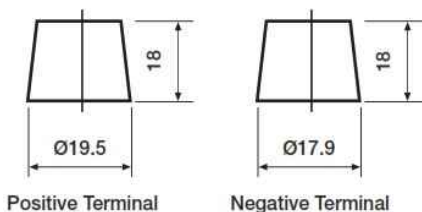

Mean Weight with Acid	18.4kg
-----------------------	--------

Container Features

Case Type	JIS D26
Hold Down	N
State of Charge Indicator	✓
Handles	✓
End Venting	✓
Lid Type	SMF Double Lid

Technology

Flame Arrestor Technology	✓
Separator	Ca/Ca PE
VDA Roll Over Test	✓
Recommended Charge Rate	4A
Performance Marking	W3-C2-V2-E1

Terminal Type

T1

Standard DIN Post

Cell Assembly Layout

Battery Hold-down