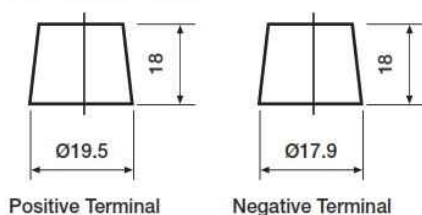

Mean Weight with Acid	14.4kg
-----------------------	--------

Container Features

Case Type	LB2 DIN
Hold Down	B13/B14
State of Charge Indicator	✓
Handles	✓
End Venting	✓
Lid Type	SMF Double Lid

Technology

Flame Arrestor Technology	✓
Separator	Ca/Ca
VDA Roll Over Test	PE
Recommended Charge Rate	✓
Performance Marking	4A
	W3-C2-V2-E1

Terminal Type

T1

Standard DIN Post

Cell Assembly Layout

Battery Hold-down

B3/B4 (B3 with Hold-Down adaptor)