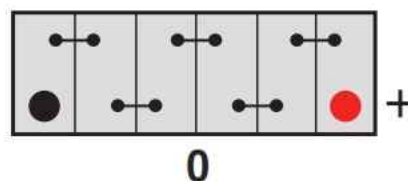

Flame Arrestor Technology	✓
Separator	Ca/Ca
VDA Roll Over Test	PE
Recommended Charge Rate	✓
Performance Marking	4A
	W3-C2-V2-E1

Terminal Type

T1

Standard DIN Post

Cell Assembly Layout

Battery Hold-down

B3/B4 (B3 with Hold-Down adaptor)