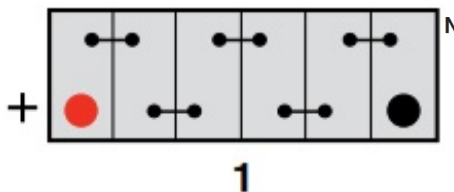

Technology

Flame Arrestor	✓
Technology	Ca/Ca
Separator	PE
Recommended Charge Rate	4A
Performance Marking	W3-C2-V3-M1

Terminal Type

T1

Standard DIN Post

Cell Assembly Layout

Battery Hold-down