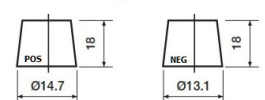

Yuasa Technical Data Sheet

Yuasa YBX7054 - YBX7000 EFB Start Stop Plus Batteries

Performance

Voltage	12V
Capacity (20-hour)	40Ah
Cold Cranking Amps (EN1)	400A

Dimensions

Length	197mm
Width	128mm
Height	227mm

Weights & Measures

Mean Weight with Acid	10.7kg
Acid Volume	2.7 litres

Container Features

Case Type	B20 JIS EFB (M42)
Hold Down	N
Lid Type	Raised Plug

Technology

Flame Arrestor	✓
Technology	Ca/Ca
Separator	PE
Recommended Charge Rate	2A
Performance Marking	W3-C2-V3-M1

Terminal Type

T1/T3

Standard DIN Post

Remove T1 adapter for T3

Cell Assembly Layout

Battery Hold-down