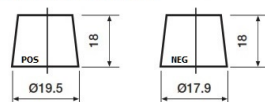

Weights & Measures

Mean Weight with Acid	10.7kg
Acid Volume	2.7 litres

Container Features

Case Type	B20 JIS EFB (M42)
Hold Down	N
Lid Type	Raised Plug

Technology

Flame Arrestor	✓
Technology	Ca/Ca
Separator	PE
Recommended Charge Rate	2A
Performance Marking	W3-C2-V3-M1

Terminal Type

T1/T3

Standard DIN Post

Remove T1 adapter for T3

Cell Assembly Layout

Battery Hold-down