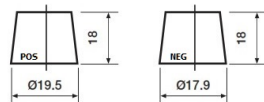

Terminal Type

T1/T3

Standard DIN Post