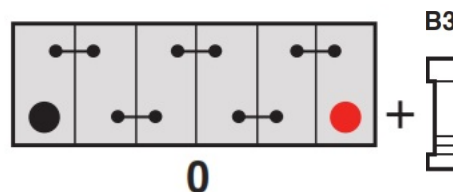

Technology

Flame Arrestor	✓
Technology	Ca/Ca
Separator	PE
VDA Roll Over Test	✓
Recommended Charge Rate	4A
Performance Marking	W3-C2-V3-M1

Terminal Type

T1

Standard DIN Post

Cell Assembly Layout

Battery Hold-down