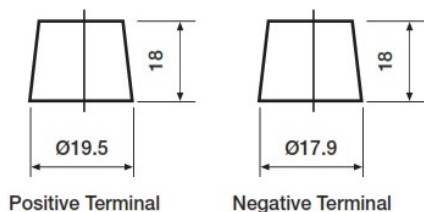

Weights & Measures

Mean Weight with Acid	19.3kg
-----------------------	--------

Container Features

Case Type	L3 DIN EFB
Hold Down	B3
State of Charge Indicator	✓
Handles	✓
End Venting	✓
Lid Type	SMF Double Lid

Technology

Flame Arrestor	✓
Technology	Ca/Ca
Separator	PE
VDA Roll Over Test	✓
Recommended Charge Rate	4A
Performance Marking	W3-C2-V3-M1

Terminal Type

T1

Standard DIN Post

Cell Assembly Layout

Battery Hold-down