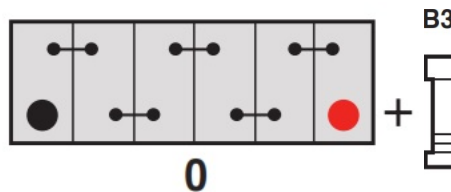

Technology

Flame Arrestor	✓
Technology	Ca/Ca
Separator	PE
VDA Roll Over Test	✓
Recommended Charge Rate	4A
Performance Marking	W3-C2-V3-M2

Terminal Type

T1

Standard DIN Post

Positive Terminal

Negative Terminal

Cell Assembly Layout

Battery Hold-down