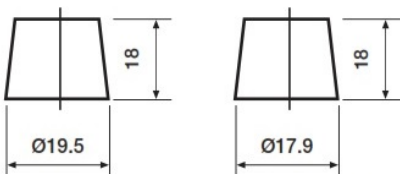

Negative Terminal

Terminal Type

T1

Standard DIN Post

Positive Terminal