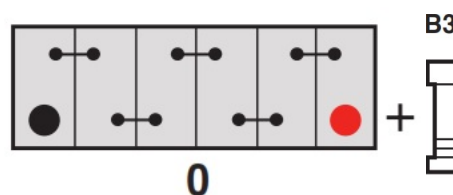

Cell Assembly Layout