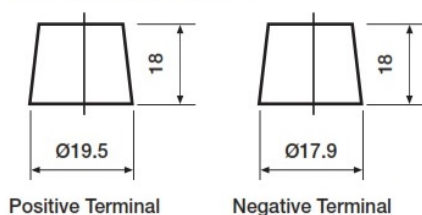

Terminal Type

T1

Standard DIN Post