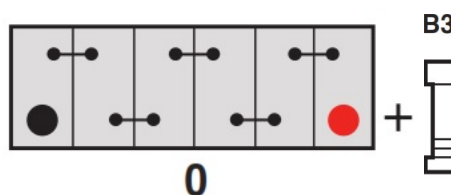

Technology

Flame Arrestor Technology	✓
Separator	Ca/Ca
VDA Roll Over Test	PE
Recommended Charge Rate	✓
Performance Marking	5A
	W3-C2-V3-M1

Terminal Type

T1

Standard DIN Post

Cell Assembly Layout

Battery Hold-down