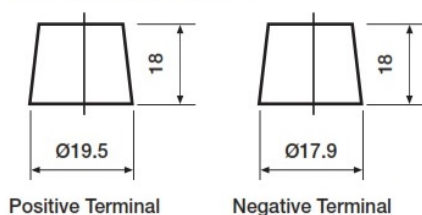

Weights & Measures

Mean Weight with Acid	22.5kg
Acid Volume	5.2 litres

Container Features

Case Type	D31 JIS EFB (T110)
Hold Down	N
Lid Type	Raised Plug

Technology

Flame Arrestor Technology	✓
Separator	Ca/Ca
Recommended Charge Rate	PE
Performance Marking	4A
	W3-C2-V3-M1

Terminal Type

T1

Standard DIN Post

Cell Assembly Layout

Battery Hold-down